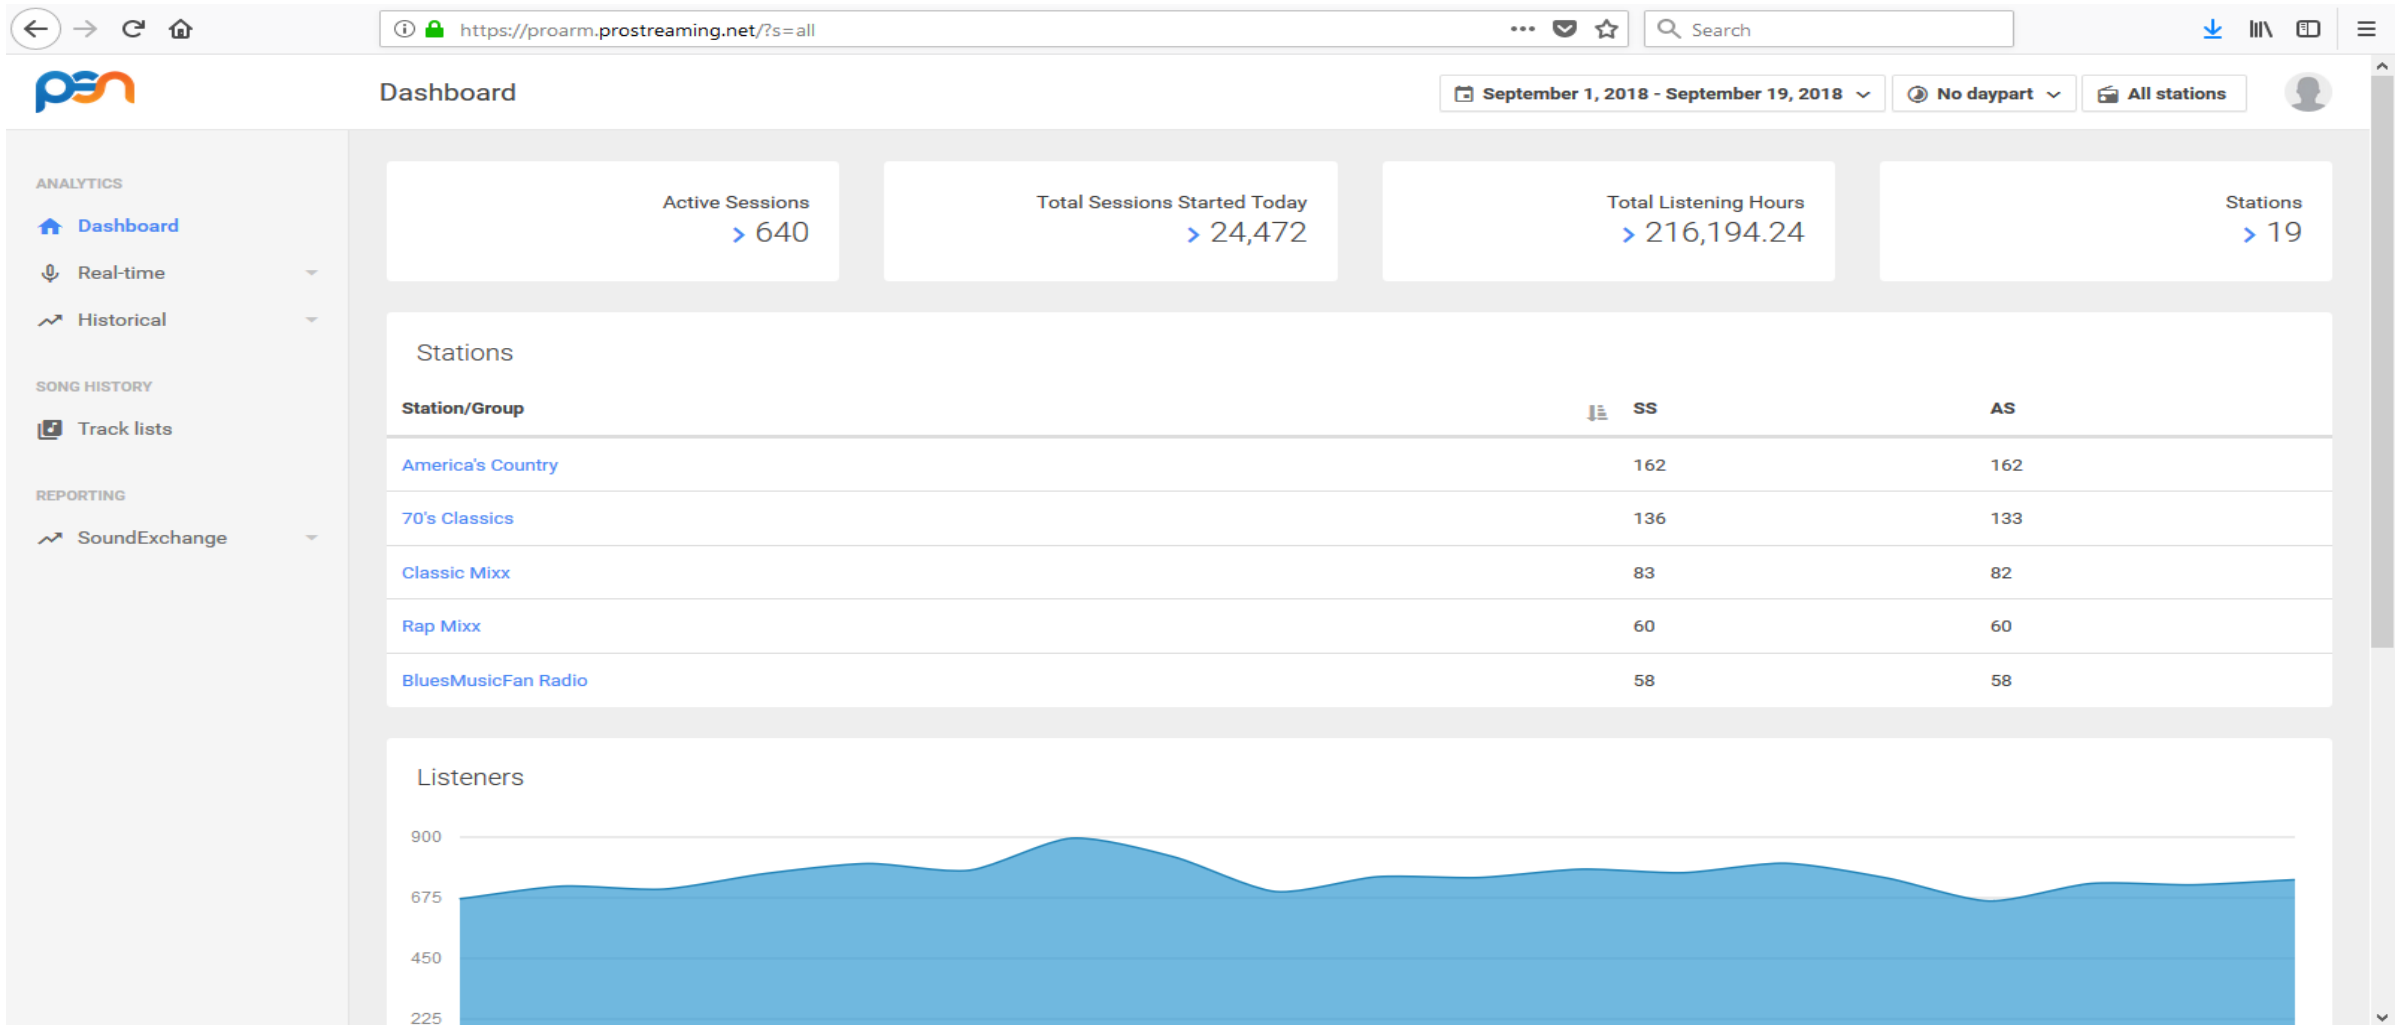

Multi-Station Support