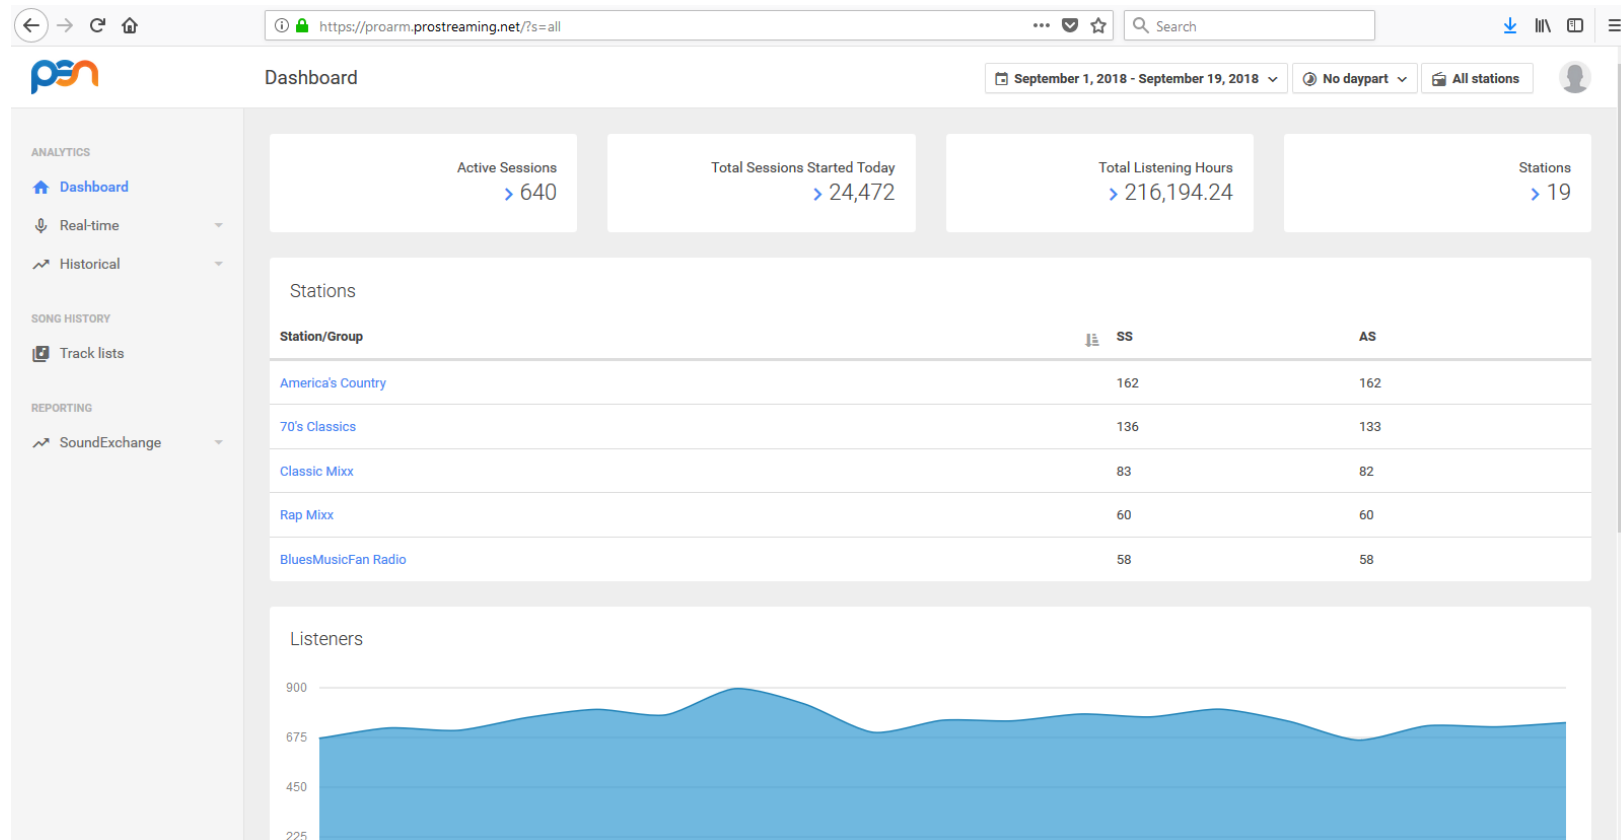

Multi-Station Support